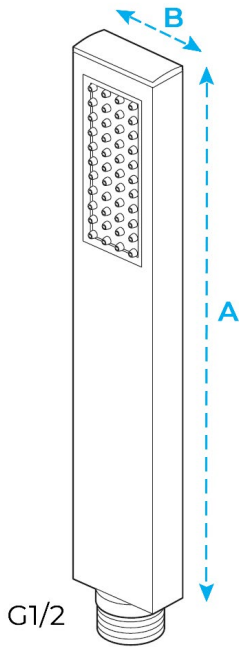

FONTANA RIO 3-WAY THERMOSTATIC DARK OIL RUBBED BRONZE RAIN WATERFALL SHOWER SET SPECS

Specifications

TYPE: SHOWER SET
CONTROL TYPE: SINGLE HOLDER DUAL CONTROL
STYLE: CONTEMPORARY
VALVE CORE MATERIAL: CERAMIC
FEATURE: THERMOSTATIC FAUCETS
SIZE: SEE OPTIONS

Shower Head Size:

Flow Rate
2.5 GPM / 9.5 LPM (rain Shower);

Hand Shower Size:

A: 8"
B: 1.5"

Flow rate 2.5 GPM (9.5 LPM).

Mixer Size :