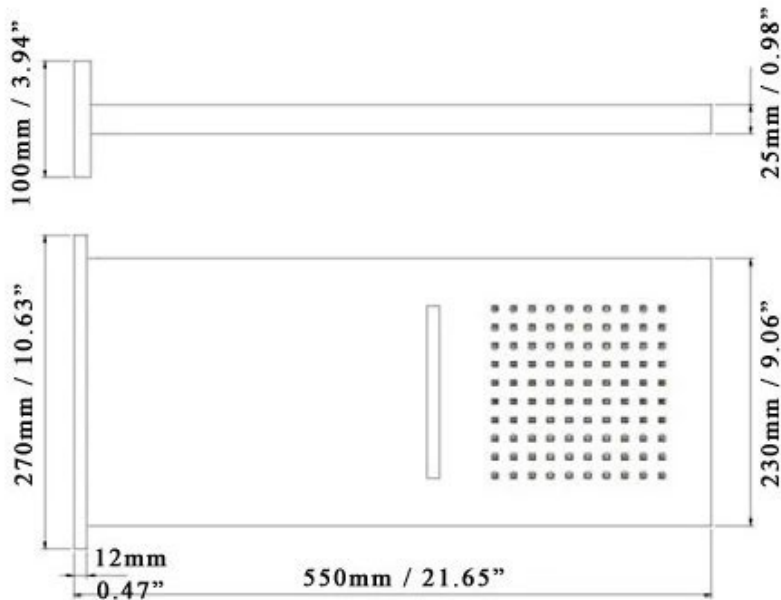

FONTANA RIO 3-WAY THERMOSTATIC DARK OIL RUBBED BRONZE RAIN WATERFALL SHOWER SET SPECS

Specifications

TYPE: SHOWER SET
CONTROL TYPE: SINGLE HOLDER DUAL CONTROL
STYLE: CONTEMPORARY
VALVE CORE MATERIAL: CERAMIC
FEATURE: THERMOSTATIC FAUCETS
SIZE: SEE OPTIONS

Shower Head Size:

Flow Rate
2.5 GPM / 9.5 LPM (rain Shower);

Hand Shower Size:

A: 8"
B: 1.5"

Flow rate 2.5 GPM (9.5 LPM).

Mixer Size :